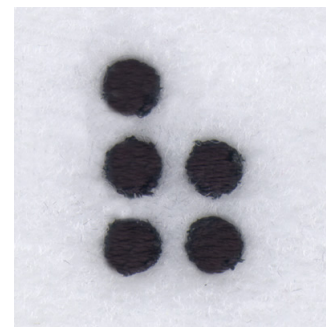

**Name:** Braille Of Machine Embroidery Design

**SKU:** SB01-CD031307FC

**Brand:** Starbird Inc

**Unique Colors:** 13 (1 color Stops)

## Unique Colors

	<b>Color Name (Color Code)</b>	<b>Manufacturer - Type</b>
	Super White (1001) [No Color Selected]	madeira - rayon
	Dusty Lilac (1263) [No Color Selected]	madeira - rayon
	Crocus (286)	Exquisite - Polyester 1000m

# Complete Color Sequence

#		Color Name (Color Code)	Manufacturer - Type
1		Super White (1001) [No Color Selected]	madeira - rayon
2		Super White (1001) [No Color Selected]	madeira - rayon
3		Crocus (286)	Exquisite - Polyester 1000m