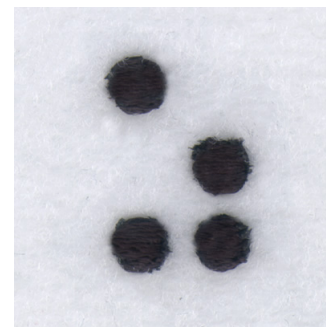

Name: Braille Z or As Machine Embroidery Design

SKU: SB01-CD031207FZ

Brand: Starbird Inc

Unique Colors: 13 (1 color Stops)

Unique Colors

	Color Name (Color Code)	Manufacturer - Type
	Super White (1001) [No Color Selected]	madeira - rayon
	Dusty Lilac (1263) [No Color Selected]	madeira - rayon
	Crocus (286)	Exquisite - Polyester 1000m

Complete Color Sequence

#		Color Name (Color Code)	Manufacturer - Type
1		Super White (1001) [No Color Selected]	madeira - rayon
2		Super White (1001) [No Color Selected]	madeira - rayon
3		Crocus (286)	Exquisite - Polyester 1000m