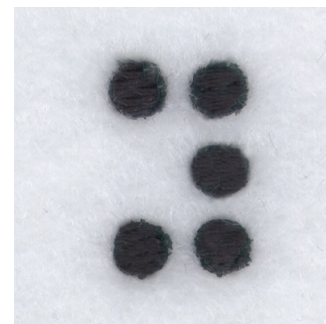

Name: Braille Y or You Machine Embroidery Design

SKU: SB01-CD031207FY

Brand: Starbird Inc

Unique Colors: 13 (1 color Stops)

Unique Colors

| | Color Name (Color Code) | Manufacturer - Type |
|--|--|-----------------------------|
| | Super White (1001) [No Color Selected] | madeira - rayon |
| | Dusty Lilac (1263) [No Color Selected] | madeira - rayon |
| | Crocus (286) | Exquisite - Polyester 1000m |

Complete Color Sequence

| # | | Color Name (Color Code) | Manufacturer - Type |
|---|---|--|--------------------------------|
| 1 |  | Super White (1001) [No Color Selected] | madeira - rayon |
| 2 |  | Super White (1001) [No Color Selected] | madeira - rayon |
| 3 |  | Crocus (286) | Exquisite - Polyester 1000m |