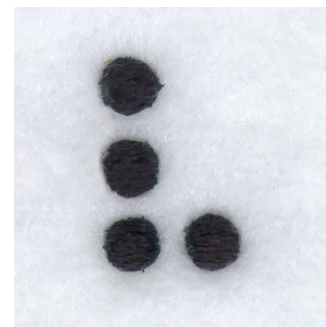

**Name:** Braille V or Very Machine Embroidery Design

**SKU:** SB01-CD031207FV

**Brand:** Starbird Inc

**Unique Colors:** 13 (1 color Stops)

## Unique Colors

	<b>Color Name (Color Code)</b>	<b>Manufacturer - Type</b>
	Super White (1001) [No Color Selected]	madeira - rayon
	Dusty Lilac (1263) [No Color Selected]	madeira - rayon
	Crocus (286)	Exquisite - Polyester 1000m

# Complete Color Sequence

#		Color Name (Color Code)	Manufacturer - Type
1		Super White (1001) [No Color Selected]	madeira - rayon
2		Super White (1001) [No Color Selected]	madeira - rayon
3		Crocus (286)	Exquisite - Polyester 1000m