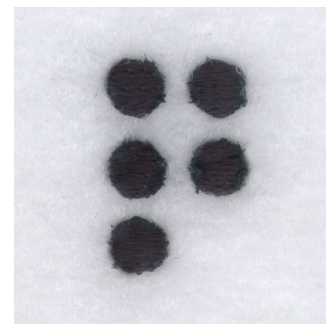

Name: Braille Q or Quite Machine Embroidery Design

SKU: SB01-CD031207FQ

Brand: Starbird Inc

Unique Colors: 13 (1 color Stops)

Unique Colors

	Color Name (Color Code)	Manufacturer - Type
	Super White (1001) [No Color Selected]	madeira - rayon
	Dusty Lilac (1263) [No Color Selected]	madeira - rayon
	Crocus (286)	Exquisite - Polyester 1000m

Complete Color Sequence

#		Color Name (Color Code)	Manufacturer - Type
1		Super White (1001) [No Color Selected]	madeira - rayon
2		Super White (1001) [No Color Selected]	madeira - rayon
3		Crocus (286)	Exquisite - Polyester 1000m