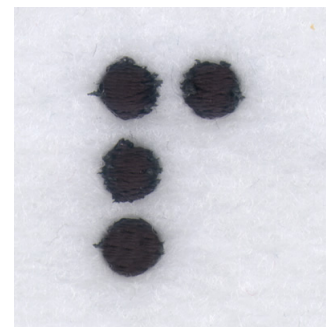

**Name:** Braille P or People Machine Embroidery Design

**SKU:** SB01-CD031207FP

**Brand:** Starbird Inc

**Unique Colors:** 13 (1 color Stops)

## Unique Colors

	<b>Color Name (Color Code)</b>	<b>Manufacturer - Type</b>
	Super White (1001) [No Color Selected]	madeira - rayon
	Dusty Lilac (1263) [No Color Selected]	madeira - rayon
	Crocus (286)	Exquisite - Polyester 1000m

# Complete Color Sequence

#		Color Name (Color Code)	Manufacturer - Type
1		Super White (1001) [No Color Selected]	madeira - rayon
2		Super White (1001) [No Color Selected]	madeira - rayon
3		Crocus (286)	Exquisite - Polyester 1000m