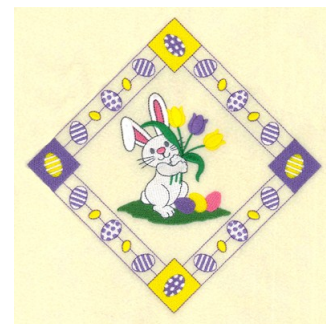

**Name:** Easter Bunny and Tulips Potholder  
Machine Embroidery Design

**SKU:** SB01-CD031115FG

**Brand:** Starbird Inc

**Unique Colors:** 13 (23 color Stops)

## Unique Colors

	<b>Color Name (Color Code)</b>	<b>Manufacturer - Type</b>
	Super White (1001) [No Color Selected]	madeira - rayon
	Dusty Lilac (1263) [No Color Selected]	madeira - rayon
	Crocus (286)	Exquisite - Polyester 1000m