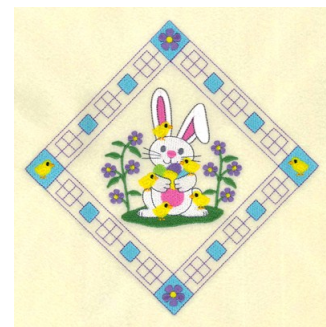

Name: Bunny and Chicks Potholder Machine Embroidery Design

SKU: SB01-CD031115FA

Brand: Starbird Inc

Unique Colors: 13 (25 color Stops)

Unique Colors

	Color Name (Color Code)	Manufacturer - Type
	Super White (1001) [No Color Selected]	madeira - rayon
	Dusty Lilac (1263) [No Color Selected]	madeira - rayon
	Crocus (286)	Exquisite - Polyester 1000m