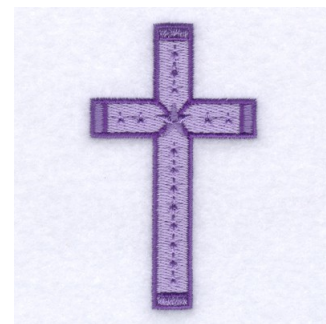

Name: Decorative Cross 10 Machine Embroidery Design

SKU: SB01-CD031009TJ

Brand: Starbird Inc

Unique Colors: 13 (4 color Stops)

Unique Colors

	Color Name (Color Code)	Manufacturer - Type
	Super White (1001) [No Color Selected]	madeira - rayon
	Dusty Lilac (1263) [No Color Selected]	madeira - rayon
	Crocus (286)	Exquisite - Polyester 1000m

Complete Color Sequence

#		Color Name (Color Code)	Manufacturer - Type
1		Super White (1001) [No Color Selected]	madeira - rayon
2		Super White (1001) [No Color Selected]	madeira - rayon
3		Crocus (286)	Exquisite - Polyester 1000m