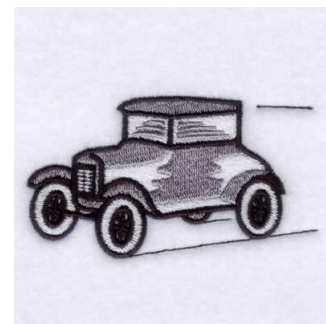

Name: Antique Automobile 5 Machine
Embroidery Design

SKU: SB01-CD030909KE

Brand: Starbird Inc

Unique Colors: 13 (4 color Stops)

Unique Colors

	Color Name (Color Code)	Manufacturer - Type
	Super White (1001) [No Color Selected]	madeira - rayon
	Dusty Lilac (1263) [No Color Selected]	madeira - rayon
	Crocus (286)	Exquisite - Polyester 1000m