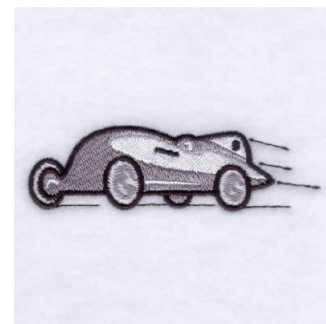

Name: Antique Automobile 1 Machine
Embroidery Design

SKU: SB01-CD030909KA

Brand: Starbird Inc

Unique Colors: 13 (6 color Stops)

Unique Colors

	Color Name (Color Code)	Manufacturer - Type
	Super White (1001) [No Color Selected]	madeira - rayon
	Dusty Lilac (1263) [No Color Selected]	madeira - rayon
	Crocus (286)	Exquisite - Polyester 1000m