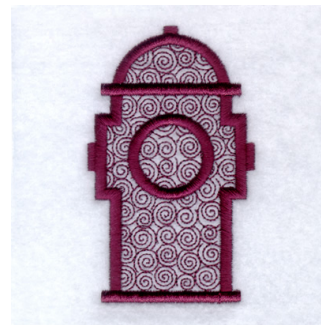

Name: Stylin Hydrant Machine Embroidery Design

SKU: SB01-CD030906FB

Brand: Starbird Inc

Unique Colors: 13 (1 color Stops)

Unique Colors

	Color Name (Color Code)	Manufacturer - Type
	Super White (1001) [No Color Selected]	madeira - rayon
	Dusty Lilac (1263) [No Color Selected]	madeira - rayon
	Crocus (286)	Exquisite - Polyester 1000m

Complete Color Sequence

#		Color Name (Color Code)	Manufacturer - Type
1		Super White (1001) [No Color Selected]	madeira - rayon
2		Super White (1001) [No Color Selected]	madeira - rayon
3		Crocus (286)	Exquisite - Polyester 1000m