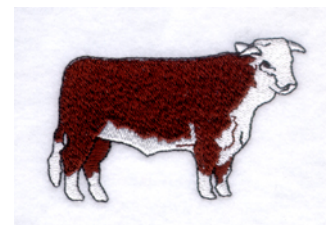

Name: Bull Machine Embroidery Design

SKU: SB01-CD030905KI

Brand: Starbird Inc

Unique Colors: 13 (7 color Stops)

Unique Colors

	Color Name (Color Code)	Manufacturer - Type
	Super White (1001) [No Color Selected]	madeira - rayon
	Dusty Lilac (1263) [No Color Selected]	madeira - rayon
	Crocus (286)	Exquisite - Polyester 1000m

Complete Color Sequence

#		Color Name (Color Code)	Manufacturer - Type
1		Super White (1001) [No Color Selected]	madeira - rayon
2		Super White (1001) [No Color Selected]	madeira - rayon
3		Crocus (286)	Exquisite - Polyester 1000m