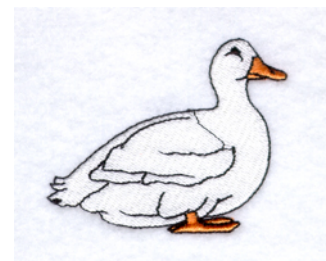

Name: Duck Machine Embroidery Design

SKU: SB01-CD030905KC

Brand: Starbird Inc

Unique Colors: 13 (3 color Stops)

Unique Colors

	Color Name (Color Code)	Manufacturer - Type
	Super White (1001) [No Color Selected]	madeira - rayon
	Dusty Lilac (1263) [No Color Selected]	madeira - rayon
	Crocus (286)	Exquisite - Polyester 1000m