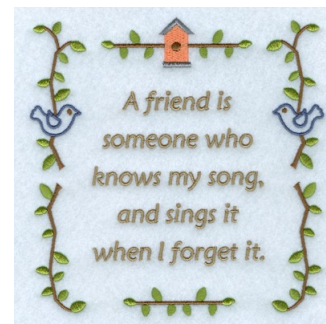

Name: My Song Machine Embroidery Design

SKU: SB01-CD030810TC

Brand: Starbird Inc

Unique Colors: 13 (11 color Stops)

Unique Colors

	Color Name (Color Code)	Manufacturer - Type
	Super White (1001) [No Color Selected]	madeira - rayon
	Dusty Lilac (1263) [No Color Selected]	madeira - rayon
	Crocus (286)	Exquisite - Polyester 1000m