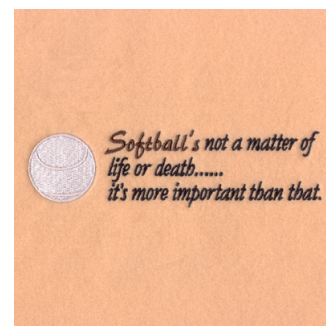

Name: Softballs More Important! Machine Embroidery Design

SKU: SB01-CD030808KI

Brand: Starbird Inc

Unique Colors: 13 (4 color Stops)

Unique Colors

	Color Name (Color Code)	Manufacturer - Type
	Super White (1001) [No Color Selected]	madeira - rayon
	Dusty Lilac (1263) [No Color Selected]	madeira - rayon
	Crocus (286)	Exquisite - Polyester 1000m