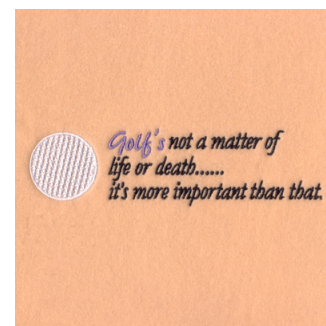

Name: Golf s More Important! Machine
Embroidery Design

SKU: SB01-CD030808KG

Brand: Starbird Inc

Unique Colors: 13 (3 color Stops)

Unique Colors

	Color Name (Color Code)	Manufacturer - Type
	Super White (1001) [No Color Selected]	madeira - rayon
	Dusty Lilac (1263) [No Color Selected]	madeira - rayon
	Crocus (286)	Exquisite - Polyester 1000m