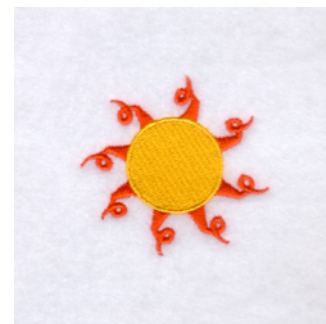

Name: Curly Sun

SKU: SB01-CD030805FA

Brand: Starbird Inc

Unique Colors: 13 (2 color Stops)

Unique Colors

	Color Name (Color Code)	Manufacturer - Type
	Super White (1001) [No Color Selected]	madeira - rayon
	Dusty Lilac (1263) [No Color Selected]	madeira - rayon
	Crocus (286)	Exquisite - Polyester 1000m

Complete Color Sequence

#		Color Name (Color Code)	Manufacturer - Type
1		Super White (1001) [No Color Selected]	madeira - rayon
2		Super White (1001) [No Color Selected]	madeira - rayon
3		Crocus (286)	Exquisite - Polyester 1000m