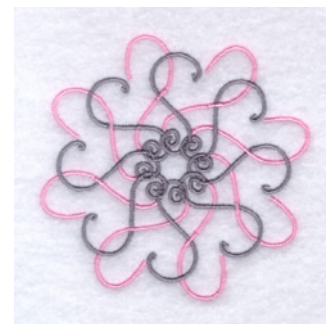

Name: Intertwining Hearts

SKU: SB01-CD030804TC

Brand: Starbird Inc

Unique Colors: 13 (7 color Stops)

Unique Colors

	Color Name (Color Code)	Manufacturer - Type
	Super White (1001) [No Color Selected]	madeira - rayon
	Dusty Lilac (1263) [No Color Selected]	madeira - rayon
	Crocus (286)	Exquisite - Polyester 1000m

Complete Color Sequence

#		Color Name (Color Code)	Manufacturer - Type
1		Super White (1001) [No Color Selected]	madeira - rayon
2		Super White (1001) [No Color Selected]	madeira - rayon
3		Crocus (286)	Exquisite - Polyester 1000m