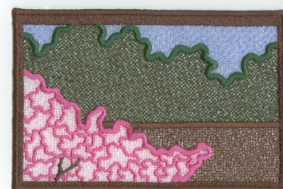

Name: Garden Country Panel Machine
Embroidery Design

SKU: SB01-CD030711TH

Brand: Starbird Inc

Unique Colors: 13 (10 color Stops)

Unique Colors

	Color Name (Color Code)	Manufacturer - Type
	Super White (1001) [No Color Selected]	madeira - rayon
	Dusty Lilac (1263) [No Color Selected]	madeira - rayon
	Crocus (286)	Exquisite - Polyester 1000m

Complete Color Sequence

#		Color Name (Color Code)	Manufacturer - Type
1		Super White (1001) [No Color Selected]	madeira - rayon
2		Super White (1001) [No Color Selected]	madeira - rayon
3		Crocus (286)	Exquisite - Polyester 1000m