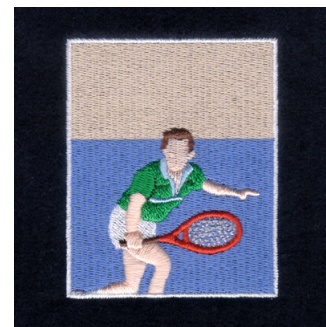

Name: Tennis Sports Card Machine Embroidery Design

SKU: SB01-CD030708KN

Brand: Starbird Inc

Unique Colors: 13 (14 color Stops)

Unique Colors

	Color Name (Color Code)	Manufacturer - Type
	Super White (1001) [No Color Selected]	madeira - rayon
	Dusty Lilac (1263) [No Color Selected]	madeira - rayon
	Crocus (286)	Exquisite - Polyester 1000m

Complete Color Sequence

#		Color Name (Color Code)	Manufacturer - Type
1		Super White (1001) [No Color Selected]	madeira - rayon
2		Super White (1001) [No Color Selected]	madeira - rayon
3		Crocus (286)	Exquisite - Polyester 1000m