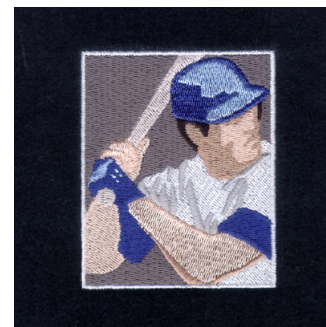

**Name:** Baseball Sports Card Machine  
Embroidery Design

**SKU:** SB01-CD030708KK

**Brand:** Starbird Inc

**Unique Colors:** 13 (18 color Stops)

## Unique Colors

	Color Name (Color Code)	Manufacturer - Type
	Super White (1001) [No Color Selected]	madeira - rayon
	Dusty Lilac (1263) [No Color Selected]	madeira - rayon
	Crocus (286)	Exquisite - Polyester 1000m

# Complete Color Sequence

#		Color Name (Color Code)	Manufacturer - Type
1		Super White (1001) [No Color Selected]	madeira - rayon
2		Super White (1001) [No Color Selected]	madeira - rayon
3		Crocus (286)	Exquisite - Polyester 1000m