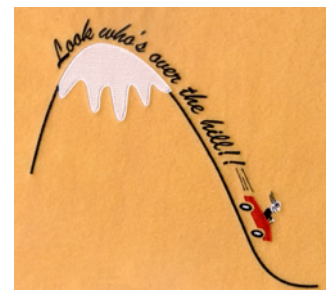

**Name:** Look Whos Over the Hill Machine  
Embroidery Design

**SKU:** SB01-CD030705TB

**Brand:** Starbird Inc

**Unique Colors:** 13 (6 color Stops)