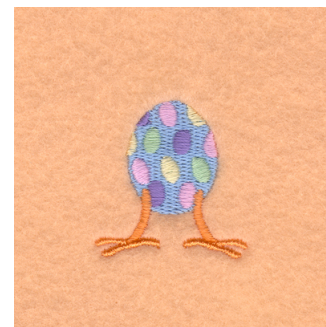

Name: Easter Egg Legs Machine Embroidery Design

SKU: SB01-CD030507TF

Brand: Starbird Inc

Unique Colors: 13 (6 color Stops)

Unique Colors

	Color Name (Color Code)	Manufacturer - Type
	Super White (1001) [No Color Selected]	madeira - rayon
	Dusty Lilac (1263) [No Color Selected]	madeira - rayon
	Crocus (286)	Exquisite - Polyester 1000m

Complete Color Sequence

#		Color Name (Color Code)	Manufacturer - Type
1		Super White (1001) [No Color Selected]	madeira - rayon
2		Super White (1001) [No Color Selected]	madeira - rayon
3		Crocus (286)	Exquisite - Polyester 1000m