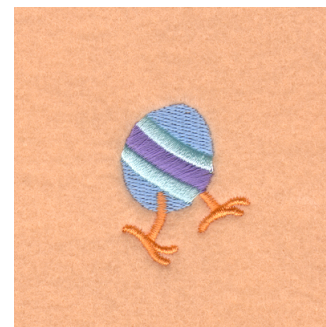

**Name:** Easter Egg Legs Machine Embroidery Design

**SKU:** SB01-CD030507TD

**Brand:** Starbird Inc

**Unique Colors:** 13 (5 color Stops)

## Unique Colors

	Color Name (Color Code)	Manufacturer - Type
	Super White (1001) [No Color Selected]	madeira - rayon
	Dusty Lilac (1263) [No Color Selected]	madeira - rayon
	Crocus (286)	Exquisite - Polyester 1000m

# Complete Color Sequence

#		Color Name (Color Code)	Manufacturer - Type
1		Super White (1001) [No Color Selected]	madeira - rayon
2		Super White (1001) [No Color Selected]	madeira - rayon
3		Crocus (286)	Exquisite - Polyester 1000m