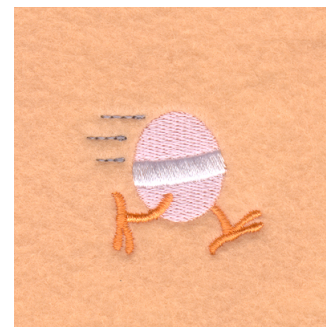

Name: Easter Egg Legs Machine Embroidery Design

SKU: SB01-CD030507TC

Brand: Starbird Inc

Unique Colors: 13 (5 color Stops)

Unique Colors

	Color Name (Color Code)	Manufacturer - Type
	Super White (1001) [No Color Selected]	madeira - rayon
	Dusty Lilac (1263) [No Color Selected]	madeira - rayon
	Crocus (286)	Exquisite - Polyester 1000m

Complete Color Sequence

#		Color Name (Color Code)	Manufacturer - Type
1		Super White (1001) [No Color Selected]	madeira - rayon
2		Super White (1001) [No Color Selected]	madeira - rayon
3		Crocus (286)	Exquisite - Polyester 1000m