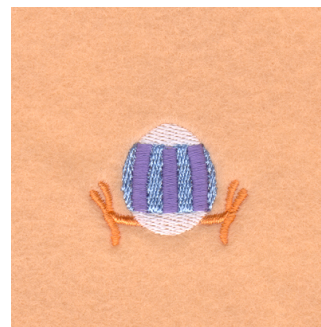

Name: Easter Egg Legs Machine Embroidery Design

SKU: SB01-CD030507TA

Brand: Starbird Inc

Unique Colors: 13 (4 color Stops)

Unique Colors

	Color Name (Color Code)	Manufacturer - Type
	Super White (1001) [No Color Selected]	madeira - rayon
	Dusty Lilac (1263) [No Color Selected]	madeira - rayon
	Crocus (286)	Exquisite - Polyester 1000m

Complete Color Sequence

#		Color Name (Color Code)	Manufacturer - Type
1		Super White (1001) [No Color Selected]	madeira - rayon
2		Super White (1001) [No Color Selected]	madeira - rayon
3		Crocus (286)	Exquisite - Polyester 1000m