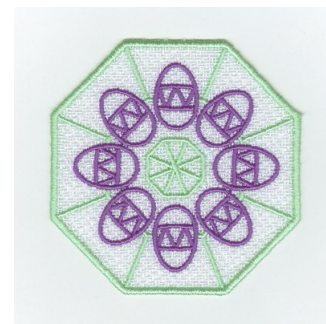

**Name:** Easter Basket 3 Bottom Machine  
Embroidery Design

**SKU:** SB01-CD030411TI

**Brand:** Starbird Inc

**Unique Colors:** 13 (3 color Stops)

## Unique Colors

	<b>Color Name (Color Code)</b>	<b>Manufacturer - Type</b>
	Super White (1001) [No Color Selected]	madeira - rayon
	Dusty Lilac (1263) [No Color Selected]	madeira - rayon
	Crocus (286)	Exquisite - Polyester 1000m

# Complete Color Sequence

#		Color Name (Color Code)	Manufacturer - Type
1		Super White (1001) [No Color Selected]	madeira - rayon
2		Super White (1001) [No Color Selected]	madeira - rayon
3		Crocus (286)	Exquisite - Polyester 1000m