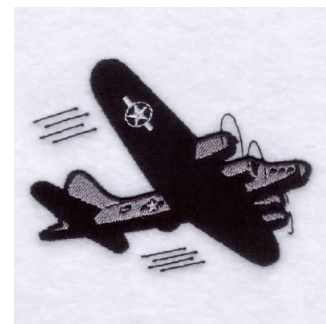

Name: Antique Plane 5 Machine Embroidery Design

SKU: SB01-CD030409KE

Brand: Starbird Inc

Unique Colors: 13 (4 color Stops)

Unique Colors

	Color Name (Color Code)	Manufacturer - Type
	Super White (1001) [No Color Selected]	madeira - rayon
	Dusty Lilac (1263) [No Color Selected]	madeira - rayon
	Crocus (286)	Exquisite - Polyester 1000m

Complete Color Sequence

#		Color Name (Color Code)	Manufacturer - Type
1		Super White (1001) [No Color Selected]	madeira - rayon
2		Super White (1001) [No Color Selected]	madeira - rayon
3		Crocus (286)	Exquisite - Polyester 1000m