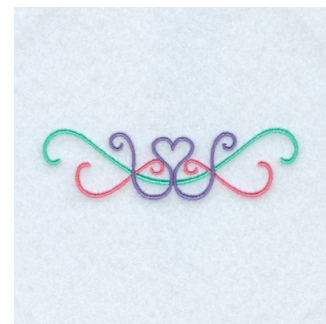

**Name:** Flourish Machine Embroidery Design

**SKU:** SB01-CD030310TG

**Brand:** Starbird Inc

**Unique Colors:** 13 (3 color Stops)

## Unique Colors

|  | <b>Color Name (Color Code)</b>         | <b>Manufacturer - Type</b>  |
|--|--|-----------------------------|
|  | Super White (1001) [No Color Selected] | madeira - rayon             |
|  | Dusty Lilac (1263) [No Color Selected] | madeira - rayon             |
|  | Crocus (286)                           | Exquisite - Polyester 1000m |

# Complete Color Sequence

| # |   | Color Name (Color Code)                | Manufacturer - Type            |
|---|---|--|--------------------------------|
| 1 |  | Super White (1001) [No Color Selected] | madeira - rayon                |
| 2 |  | Super White (1001) [No Color Selected] | madeira - rayon                |
| 3 |  | Crocus (286)                           | Exquisite - Polyester<br>1000m |