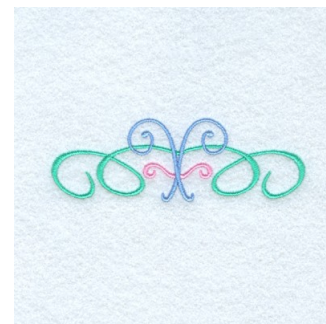

**Name:** Flourish Machine Embroidery Design

**SKU:** SB01-CD030310TE

**Brand:** Starbird Inc

**Unique Colors:** 13 (3 color Stops)

## Unique Colors

|  | <b>Color Name (Color Code)</b>         | <b>Manufacturer - Type</b>  |
|--|--|-----------------------------|
|  | Super White (1001) [No Color Selected] | madeira - rayon             |
|  | Dusty Lilac (1263) [No Color Selected] | madeira - rayon             |
|  | Crocus (286)                           | Exquisite - Polyester 1000m |

# Complete Color Sequence

| # |   | Color Name (Color Code)                | Manufacturer - Type            |
|---|---|--|--------------------------------|
| 1 |  | Super White (1001) [No Color Selected] | madeira - rayon                |
| 2 |  | Super White (1001) [No Color Selected] | madeira - rayon                |
| 3 |  | Crocus (286)                           | Exquisite - Polyester<br>1000m |