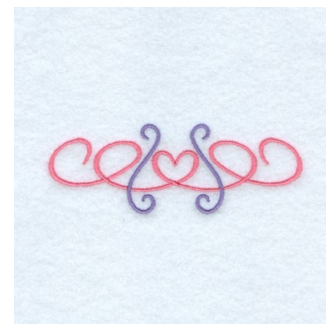

Name: Flourish Machine Embroidery Design

SKU: SB01-CD030310TD

Brand: Starbird Inc

Unique Colors: 13 (2 color Stops)

Unique Colors

	Color Name (Color Code)	Manufacturer - Type
	Super White (1001) [No Color Selected]	madeira - rayon
	Dusty Lilac (1263) [No Color Selected]	madeira - rayon
	Crocus (286)	Exquisite - Polyester 1000m

Complete Color Sequence

#		Color Name (Color Code)	Manufacturer - Type
1		Super White (1001) [No Color Selected]	madeira - rayon
2		Super White (1001) [No Color Selected]	madeira - rayon
3		Crocus (286)	Exquisite - Polyester 1000m