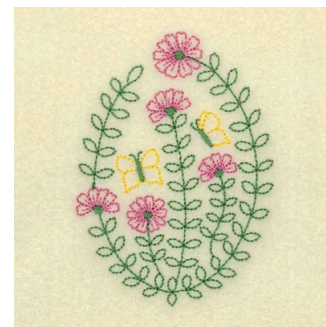

Name: Spring Garden Easter Egg Machine
Embroidery Design

SKU: SB01-CD030117FC

Brand: Starbird Inc

Unique Colors: 13 (4 color Stops)

Unique Colors

	Color Name (Color Code)	Manufacturer - Type
	Super White (1001) [No Color Selected]	madeira - rayon
	Dusty Lilac (1263) [No Color Selected]	madeira - rayon
	Crocus (286)	Exquisite - Polyester 1000m

Complete Color Sequence

#		Color Name (Color Code)	Manufacturer - Type
1		Super White (1001) [No Color Selected]	madeira - rayon
2		Super White (1001) [No Color Selected]	madeira - rayon
3		Crocus (286)	Exquisite - Polyester 1000m