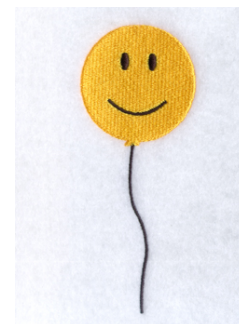

Name: Smiley Face Balloon

SKU: SB01-CD022805FA

Brand: Starbird Inc

Unique Colors: 13 (3 color Stops)

Unique Colors

	Color Name (Color Code)	Manufacturer - Type
	Super White (1001) [No Color Selected]	madeira - rayon
	Dusty Lilac (1263) [No Color Selected]	madeira - rayon
	Crocus (286)	Exquisite - Polyester 1000m