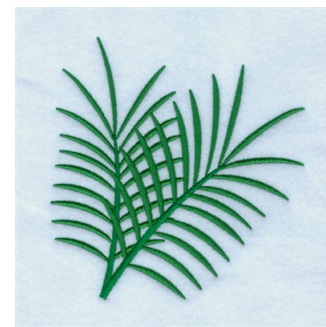

Name: Palm Fronds Machine Embroidery Design

SKU: SB01-CD022610TN

Brand: Starbird Inc

Unique Colors: 13 (4 color Stops)

Unique Colors

	Color Name (Color Code)	Manufacturer - Type
	Super White (1001) [No Color Selected]	madeira - rayon
	Dusty Lilac (1263) [No Color Selected]	madeira - rayon
	Crocus (286)	Exquisite - Polyester 1000m

Complete Color Sequence

#		Color Name (Color Code)	Manufacturer - Type
1		Super White (1001) [No Color Selected]	madeira - rayon
2		Super White (1001) [No Color Selected]	madeira - rayon
3		Crocus (286)	Exquisite - Polyester 1000m