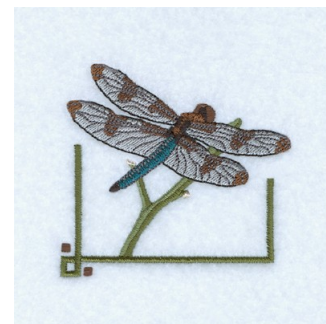

**Name:** Dragonfly on Branch Machine Embroidery Design

**SKU:** SB01-CD022511TH

**Brand:** Starbird Inc

**Unique Colors:** 13 (22 color Stops)

## Unique Colors

	<b>Color Name (Color Code)</b>	<b>Manufacturer - Type</b>
	Super White (1001) [No Color Selected]	madeira - rayon
	Dusty Lilac (1263) [No Color Selected]	madeira - rayon
	Crocus (286)	Exquisite - Polyester 1000m

# Complete Color Sequence

#		Color Name (Color Code)	Manufacturer - Type
1		Super White (1001) [No Color Selected]	madeira - rayon
2		Super White (1001) [No Color Selected]	madeira - rayon
3		Crocus (286)	Exquisite - Polyester 1000m