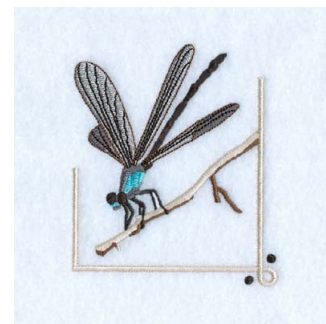

**Name:** Dragonfly on Branch Machine Embroidery Design

**SKU:** SB01-CD022511TG

**Brand:** Starbird Inc

**Unique Colors:** 13 (18 color Stops)

## Unique Colors

	<b>Color Name (Color Code)</b>	<b>Manufacturer - Type</b>
	Super White (1001) [No Color Selected]	madeira - rayon
	Dusty Lilac (1263) [No Color Selected]	madeira - rayon
	Crocus (286)	Exquisite - Polyester 1000m

# Complete Color Sequence

#		Color Name (Color Code)	Manufacturer - Type
1		Super White (1001) [No Color Selected]	madeira - rayon
2		Super White (1001) [No Color Selected]	madeira - rayon
3		Crocus (286)	Exquisite - Polyester 1000m