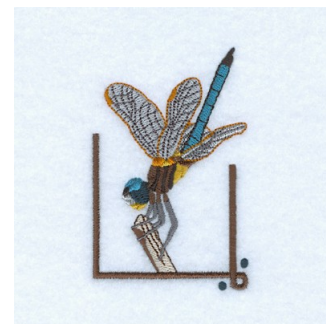

**Name:** Dragonfly Corner Machine Embroidery Design

**SKU:** SB01-CD022511TC

**Brand:** Starbird Inc

**Unique Colors:** 13 (17 color Stops)

## Unique Colors

	<b>Color Name (Color Code)</b>	<b>Manufacturer - Type</b>
	Super White (1001) [No Color Selected]	madeira - rayon
	Dusty Lilac (1263) [No Color Selected]	madeira - rayon
	Crocus (286)	Exquisite - Polyester 1000m

# Complete Color Sequence

#		Color Name (Color Code)	Manufacturer - Type
1		Super White (1001) [No Color Selected]	madeira - rayon
2		Super White (1001) [No Color Selected]	madeira - rayon
3		Crocus (286)	Exquisite - Polyester 1000m