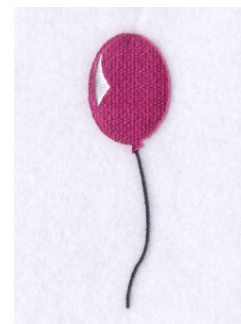

**Name:** Party Balloon

**SKU:** SB01-CD022505FE

**Brand:** Starbird Inc

**Unique Colors:** 13 (3 color Stops)

## Unique Colors

	<b>Color Name (Color Code)</b>	<b>Manufacturer - Type</b>
	Super White (1001) [No Color Selected]	madeira - rayon
	Dusty Lilac (1263) [No Color Selected]	madeira - rayon
	Crocus (286)	Exquisite - Polyester 1000m

# Complete Color Sequence

#		Color Name (Color Code)	Manufacturer - Type
1		Super White (1001) [No Color Selected]	madeira - rayon
2		Super White (1001) [No Color Selected]	madeira - rayon
3		Crocus (286)	Exquisite - Polyester 1000m