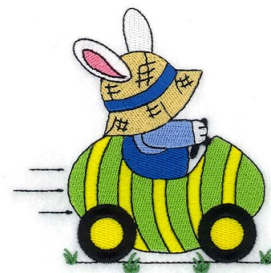

Name: Bunny Driving Easter Egg Machine
Embroidery Design

SKU: SB01-CD022417FG

Brand: Starbird Inc

Unique Colors: 13 (13 color Stops)

Unique Colors

	Color Name (Color Code)	Manufacturer - Type
	Super White (1001) [No Color Selected]	madeira - rayon
	Dusty Lilac (1263) [No Color Selected]	madeira - rayon
	Crocus (286)	Exquisite - Polyester 1000m