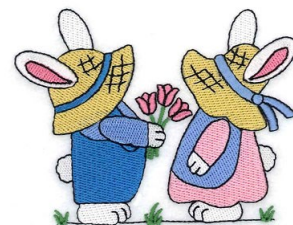

Name: Bunny Giving Tulips Machine Embroidery Design

SKU: SB01-CD022417FB

Brand: Starbird Inc

Unique Colors: 13 (24 color Stops)

Unique Colors

	Color Name (Color Code)	Manufacturer - Type
	Super White (1001) [No Color Selected]	madeira - rayon
	Dusty Lilac (1263) [No Color Selected]	madeira - rayon
	Crocus (286)	Exquisite - Polyester 1000m