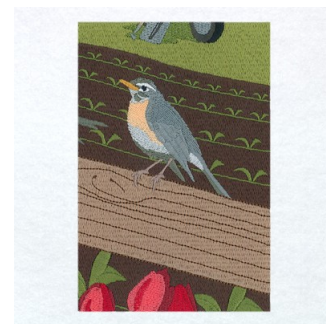

**Name:** Spring Cabin Panel 9

**SKU:** SB01-CD022412TI

**Brand:** Starbird Inc

**Unique Colors:** 13 (26 color Stops)

## Unique Colors

	<b>Color Name (Color Code)</b>	<b>Manufacturer - Type</b>
	Super White (1001) [No Color Selected]	madeira - rayon
	Dusty Lilac (1263) [No Color Selected]	madeira - rayon
	Crocus (286)	Exquisite - Polyester 1000m