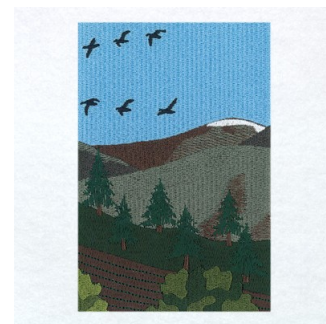

Name: Spring Cabin Panel 2

SKU: SB01-CD022412TB

Brand: Starbird Inc

Unique Colors: 13 (16 color Stops)

Unique Colors

	Color Name (Color Code)	Manufacturer - Type
	Super White (1001) [No Color Selected]	madeira - rayon
	Dusty Lilac (1263) [No Color Selected]	madeira - rayon
	Crocus (286)	Exquisite - Polyester 1000m

Complete Color Sequence

#		Color Name (Color Code)	Manufacturer - Type
1		Super White (1001) [No Color Selected]	madeira - rayon
2		Super White (1001) [No Color Selected]	madeira - rayon
3		Crocus (286)	Exquisite - Polyester 1000m