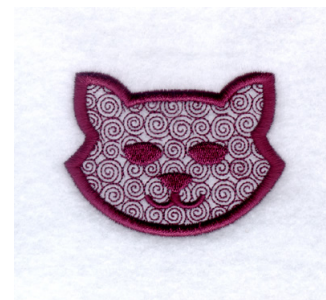

Name: Stylin Cat Head Machine Embroidery Design

SKU: SB01-CD022406FC

Brand: Starbird Inc

Unique Colors: 13 (1 color Stops)

Unique Colors

	Color Name (Color Code)	Manufacturer - Type
	Super White (1001) [No Color Selected]	madeira - rayon
	Dusty Lilac (1263) [No Color Selected]	madeira - rayon
	Crocus (286)	Exquisite - Polyester 1000m

Complete Color Sequence

#		Color Name (Color Code)	Manufacturer - Type
1		Super White (1001) [No Color Selected]	madeira - rayon
2		Super White (1001) [No Color Selected]	madeira - rayon
3		Crocus (286)	Exquisite - Polyester 1000m