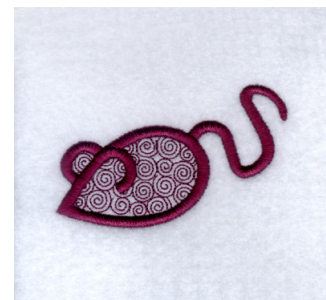

Name: Stylin Mouse Machine Embroidery Design

SKU: SB01-CD022406FA

Brand: Starbird Inc

Unique Colors: 13 (1 color Stops)

Unique Colors

	Color Name (Color Code)	Manufacturer - Type
	Super White (1001) [No Color Selected]	madeira - rayon
	Dusty Lilac (1263) [No Color Selected]	madeira - rayon
	Crocus (286)	Exquisite - Polyester 1000m

Complete Color Sequence

#		Color Name (Color Code)	Manufacturer - Type
1		Super White (1001) [No Color Selected]	madeira - rayon
2		Super White (1001) [No Color Selected]	madeira - rayon
3		Crocus (286)	Exquisite - Polyester 1000m