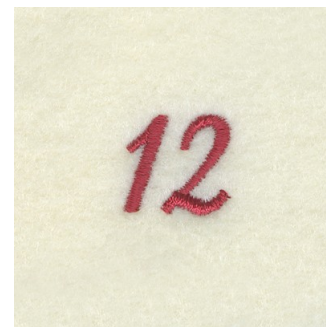

**Name:** Number 12 Clock Machine Embroidery Design

**SKU:** SB01-CD022311TT

**Brand:** Starbird Inc

**Unique Colors:** 13 (1 color Stops)

## Unique Colors

	<b>Color Name (Color Code)</b>	<b>Manufacturer - Type</b>
	Super White (1001) [No Color Selected]	madeira - rayon
	Dusty Lilac (1263) [No Color Selected]	madeira - rayon
	Crocus (286)	Exquisite - Polyester 1000m

# Complete Color Sequence

#		Color Name (Color Code)	Manufacturer - Type
1		Super White (1001) [No Color Selected]	madeira - rayon
2		Super White (1001) [No Color Selected]	madeira - rayon
3		Crocus (286)	Exquisite - Polyester 1000m