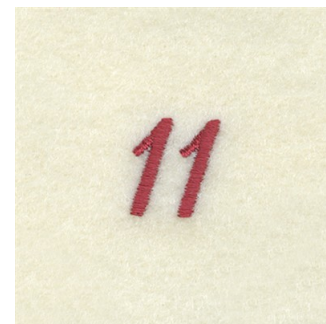

**Name:** Number 11 Butterfly Clock Machine  
Embroidery Design

**SKU:** SB01-CD022311TS

**Brand:** Starbird Inc

**Unique Colors:** 13 (1 color Stops)

## Unique Colors

	<b>Color Name (Color Code)</b>	<b>Manufacturer - Type</b>
	Super White (1001) [No Color Selected]	madeira - rayon
	Dusty Lilac (1263) [No Color Selected]	madeira - rayon
	Crocus (286)	Exquisite - Polyester 1000m