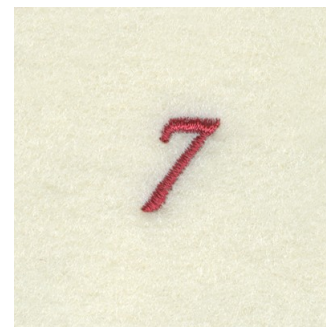

Name: Number 7 Butterfly Clock Machine
Embroidery Design

SKU: SB01-CD022311TO

Brand: Starbird Inc

Unique Colors: 13 (1 color Stops)

Unique Colors

	Color Name (Color Code)	Manufacturer - Type
	Super White (1001) [No Color Selected]	madeira - rayon
	Dusty Lilac (1263) [No Color Selected]	madeira - rayon
	Crocus (286)	Exquisite - Polyester 1000m

Complete Color Sequence

#		Color Name (Color Code)	Manufacturer - Type
1		Super White (1001) [No Color Selected]	madeira - rayon
2		Super White (1001) [No Color Selected]	madeira - rayon
3		Crocus (286)	Exquisite - Polyester 1000m