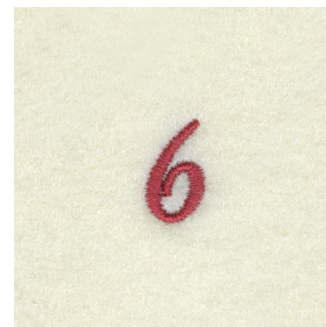

Name: Number 6 Butterfly Clock Machine
Embroidery Design

SKU: SB01-CD022311TN

Brand: Starbird Inc

Unique Colors: 13 (1 color Stops)

Unique Colors

	Color Name (Color Code)	Manufacturer - Type
	Super White (1001) [No Color Selected]	madeira - rayon
	Dusty Lilac (1263) [No Color Selected]	madeira - rayon
	Crocus (286)	Exquisite - Polyester 1000m

Complete Color Sequence

#		Color Name (Color Code)	Manufacturer - Type
1		Super White (1001) [No Color Selected]	madeira - rayon
2		Super White (1001) [No Color Selected]	madeira - rayon
3		Crocus (286)	Exquisite - Polyester 1000m