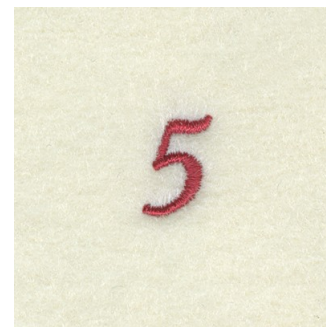

Name: Number 5 Clock Machine Embroidery Design

SKU: SB01-CD022311TM

Brand: Starbird Inc

Unique Colors: 13 (1 color Stops)

Unique Colors

	Color Name (Color Code)	Manufacturer - Type
	Super White (1001) [No Color Selected]	madeira - rayon
	Dusty Lilac (1263) [No Color Selected]	madeira - rayon
	Crocus (286)	Exquisite - Polyester 1000m

Complete Color Sequence

#		Color Name (Color Code)	Manufacturer - Type
1		Super White (1001) [No Color Selected]	madeira - rayon
2		Super White (1001) [No Color Selected]	madeira - rayon
3		Crocus (286)	Exquisite - Polyester 1000m